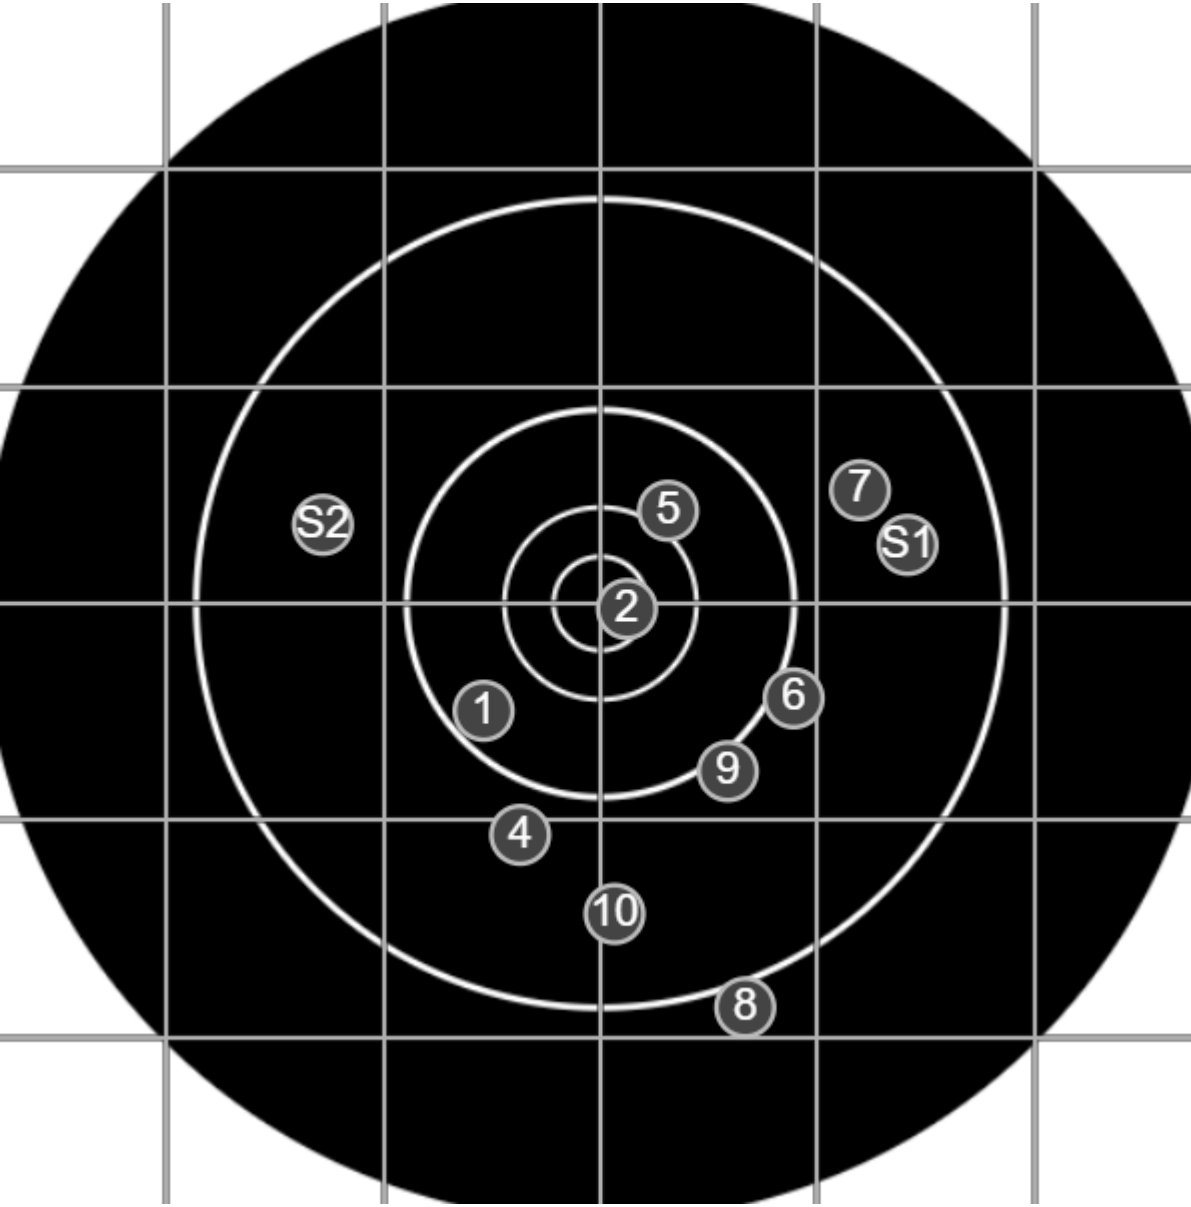

true  
1/24/2026  
3:50:05 PM

**BRC Series Shoot**  
Series 3  
600yd

**BRC T4 [-55]**  
AU-600y

Group: 680.1 mm  
(369.4w x 653.9h)

(Iron)  
**Shooter**  
susan kearl[v3]

**40.1**

**FINAL**  
v: 1409, sd: 14.7