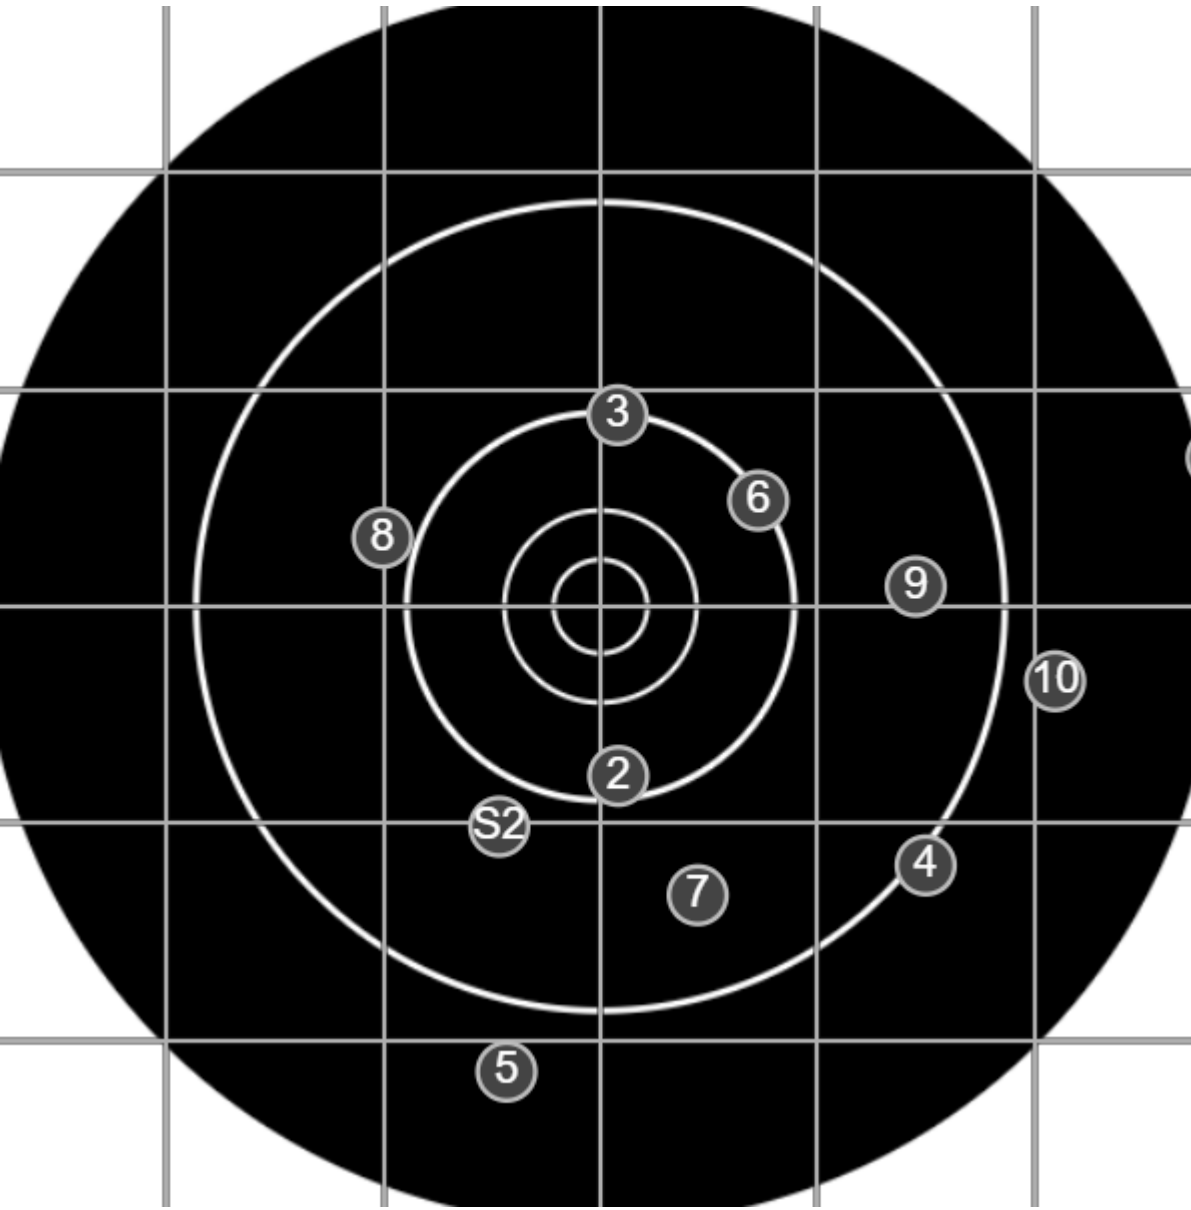

#	fps	score
10	1387	3
9	1433	4
8	1391	4
7	1380	4
6	1373	5
5	1366	3
4	1362	3
3	1437	5
2	1387	5
1	1397	2
S2	1395	(4)
S1	1318	(0)*